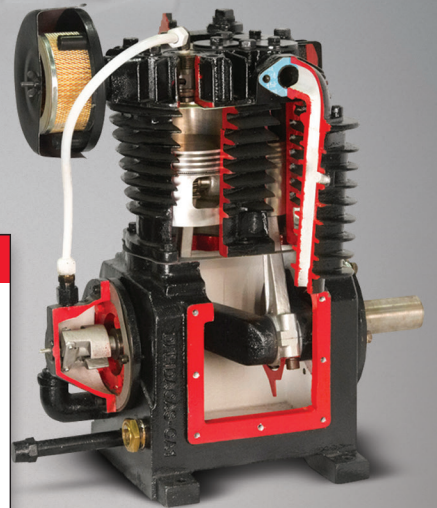

## RCP-C 5-20 hp

Chicago Pneumatic's Iron Series Compressors feature all cast iron design pumps. Models include simplex compressor packages from 5-10 hp and duplex compressors at 20 hp. Choose from our standard or premium (full featured) models. All Iron Series Compressors come with the 2 Year CP Secure Warranty with no additional purchase required.

### Standard Features:

- Cast iron construction
- Automotive style rod bearings and wrist pins
- Concentric ring valves
- Splash lubricated
- Finned coolers